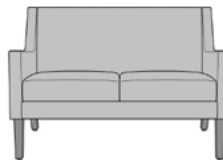

CAR2A0
50.5W 32D 34H
25AH