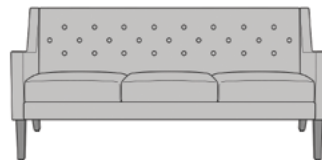

CAR3A1
72.5W 32D 34H
25AH

kwalu | Furnishing the Future™

6160 Peachtree Dunwoody Rd. Building C, Atlanta, GA 30328

1-877-MY-KWALU kwalu.com